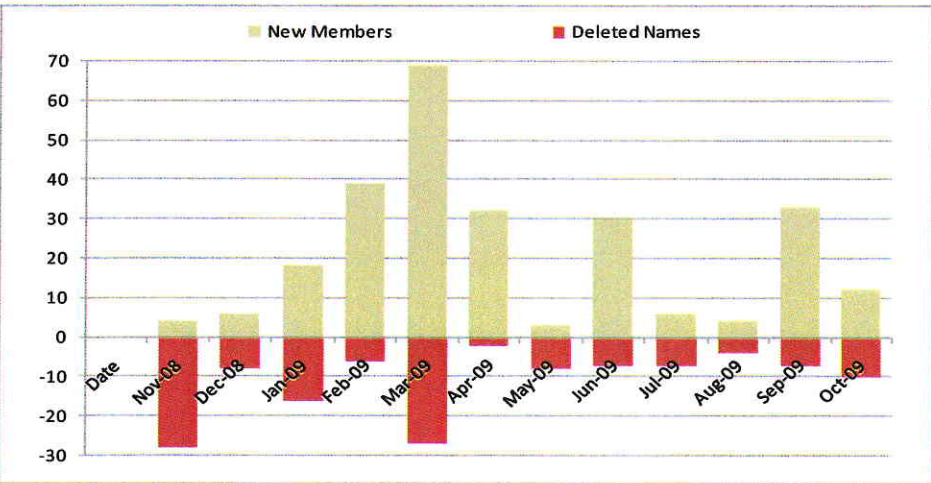

**Ward Map of the London Borough of Lewisham**  
 © London Borough of Lewisham  
 acknowledged  
 showing the percentage of Lewisham Pensioners Forum Members in each Ward

**Plus—**

- Borough borders: 4.36%
- South East London: 5%
- Greater London and North Kent: .91%
- Home Counties: .18%

Chart showing movement in individual membership numbers over the past year.

We have 1100 individual members and send our newsletter to them and over 60 groups or organisations in the Borough. Copies are also sent to local councillors, local authority senior and chief officers, MP's, and other individuals and affiliated bodies locally and nationwide.