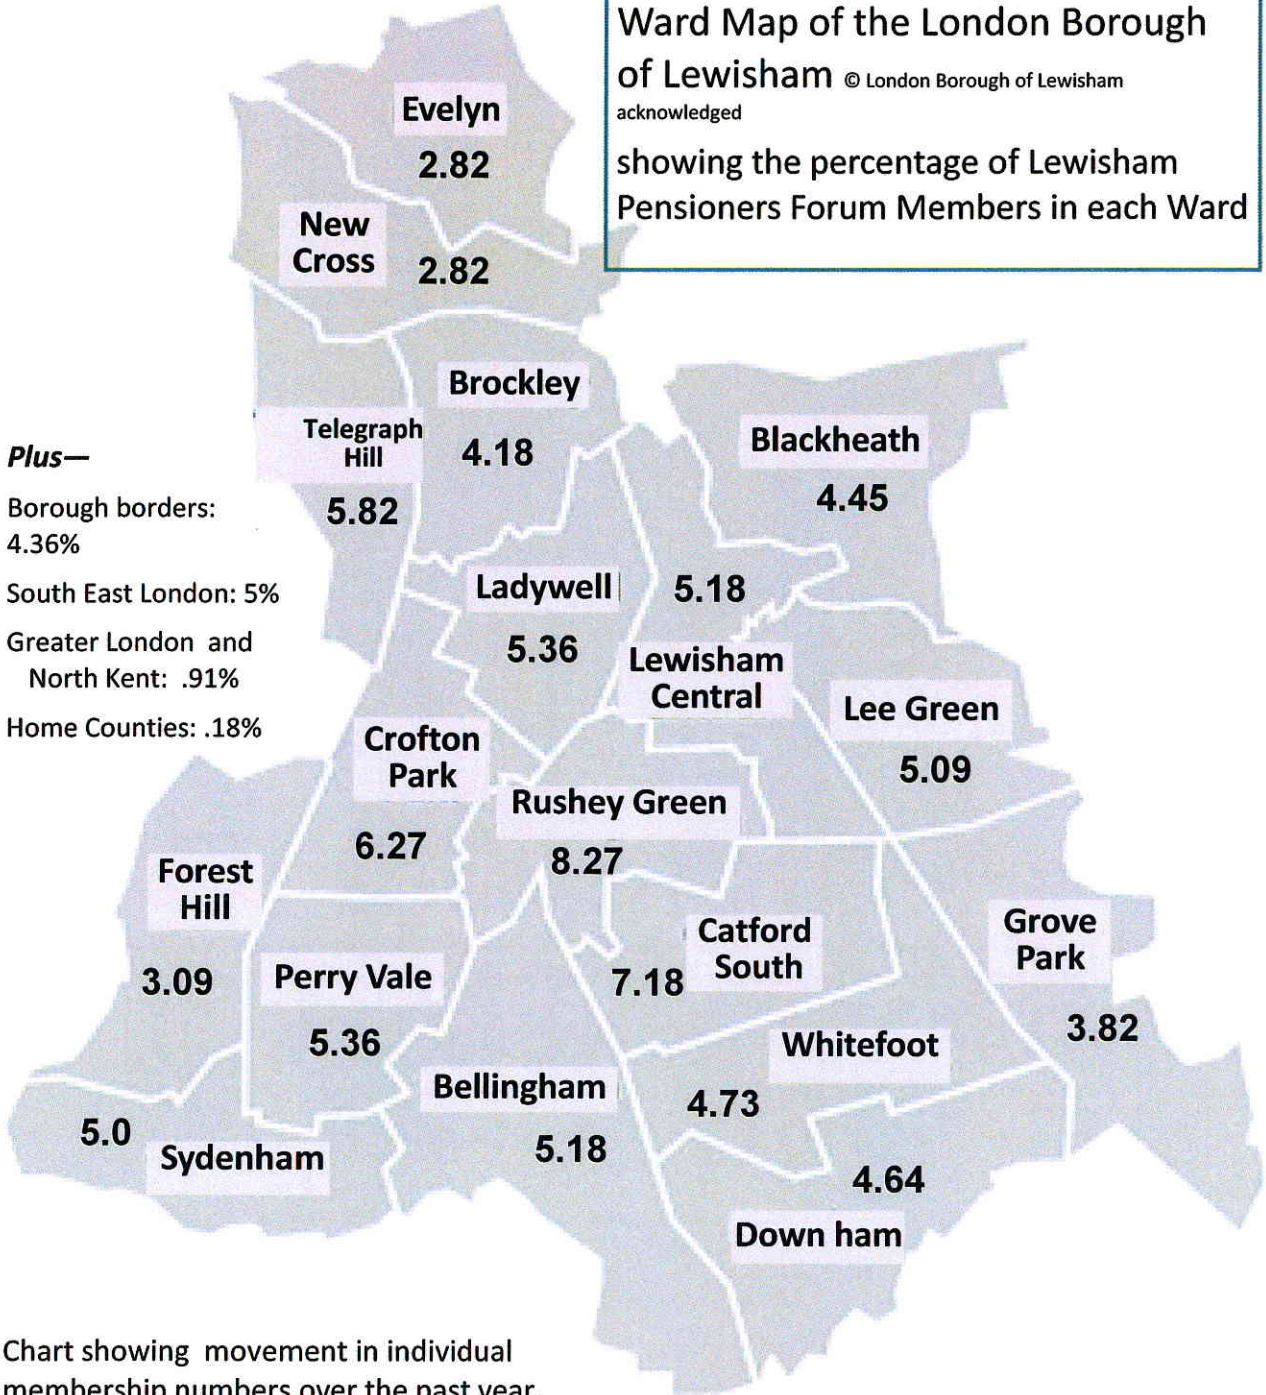

**Ward Map of the London Borough of Lewisham**  
 © London Borough of Lewisham  
 acknowledged  
 showing the percentage of Lewisham Pensioners Forum Members in each Ward

**Plus—**

- Borough borders: 4.36%
- South East London: 5%
- Greater London and North Kent: .91%
- Home Counties: .18%

Chart showing movement in individual membership numbers over the past year.

We have 1100 individual members and send our newsletter to them and over 60 groups or organisations in the Borough. Copies are also sent to local councillors, local authority senior and chief officers, MP's, and other individuals and affiliated bodies locally and nationwide.